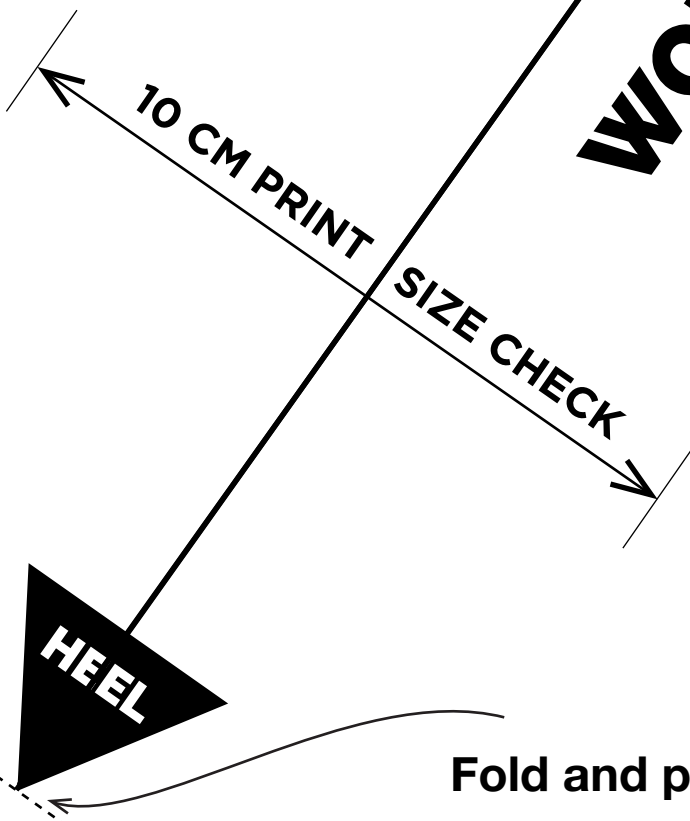

BEST OPTION! We suggest you check your current work boots for size and order that size. Our sizes are shown in UK and US Size equivalents in the shopping cart.

Toe hit the line?
Go up to the next size.

MEN'S	Heel-Toe Length
16	313-323 mm
15	304-313 mm
14	296-304 mm
13	288-296 mm
12	280-288 mm
11	272-280 mm
10	265-272 mm
9	257-265 mm
8	250-257 mm
7	242-250 mm
6	234-242 mm

WOMEN'S	Heel-Toe Length
10	250-260 mm
9	241-250 mm
8	233-241 mm
7	225-233 mm
6	217-225 mm
5	210-217 mm

BEST EVER BOOTS SIZE CHART

Print A4 sheet (ensure page scaling is OFF)
CHECK 10 CM MEASURE
Wear normal socks
Place heel line against wall
Place foot on the size chart
Measure both feet and select longest.

Fold and place this line against the wall.

MENS

WOMENS